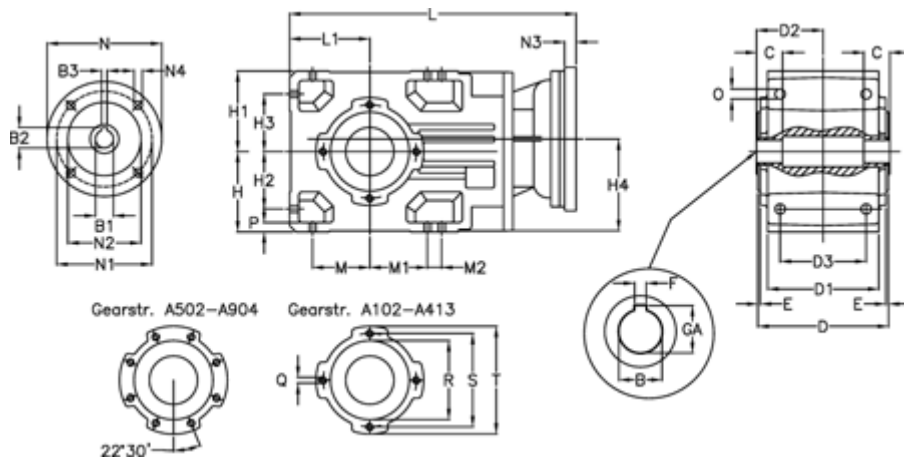

Article number: 29600100724230  
 Description: Bevel helical gearbox  
 A102UH30-7,2-P80B5

## Measures

B = 30	D3 = 75	H3 = 50.0	N1 = 165	S = 100
B1 = 19	Description = A102UH30-xx-P80 B5	H4 = 83.0	N2 = 130	T = 120
B2 = 21.8	E = 3.0	L = 302.0	N3 = 0	
B3 = 6	F = 8	L1 = 70	N4 = M10x12	
C = 18	GA = 33.3	M = 50.0	O = 9.5	
D = 117	H = 70	M1 = 50.0	P = 9	
D1 = 95	H1 = 70	M2 = 0	Q = M8x12	
D2 = 60.0	H2 = 50.0	N = 200	R = 80	